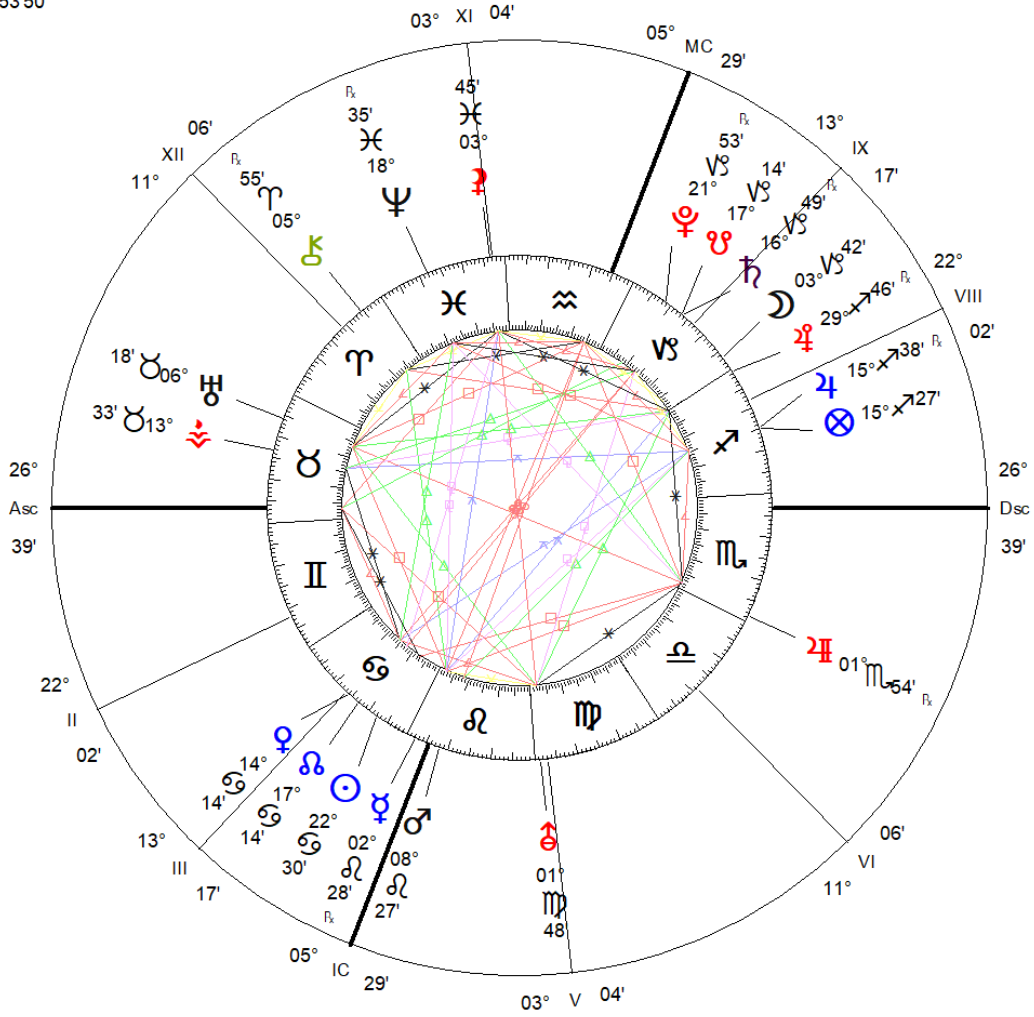

Su To: 22°Ca30' Return
 Jul 15, 2019
 White House, USA
 02:08:16 AM EDT
 ZONE: +04:00
 077W02'13"
 38N53'50"

Geocentric
 Tropical
 Placidus Houses

Sun Star
 Lunar Dragon
 *
 Golden Age
 Cosmic Clock
 Cosmic Astrology