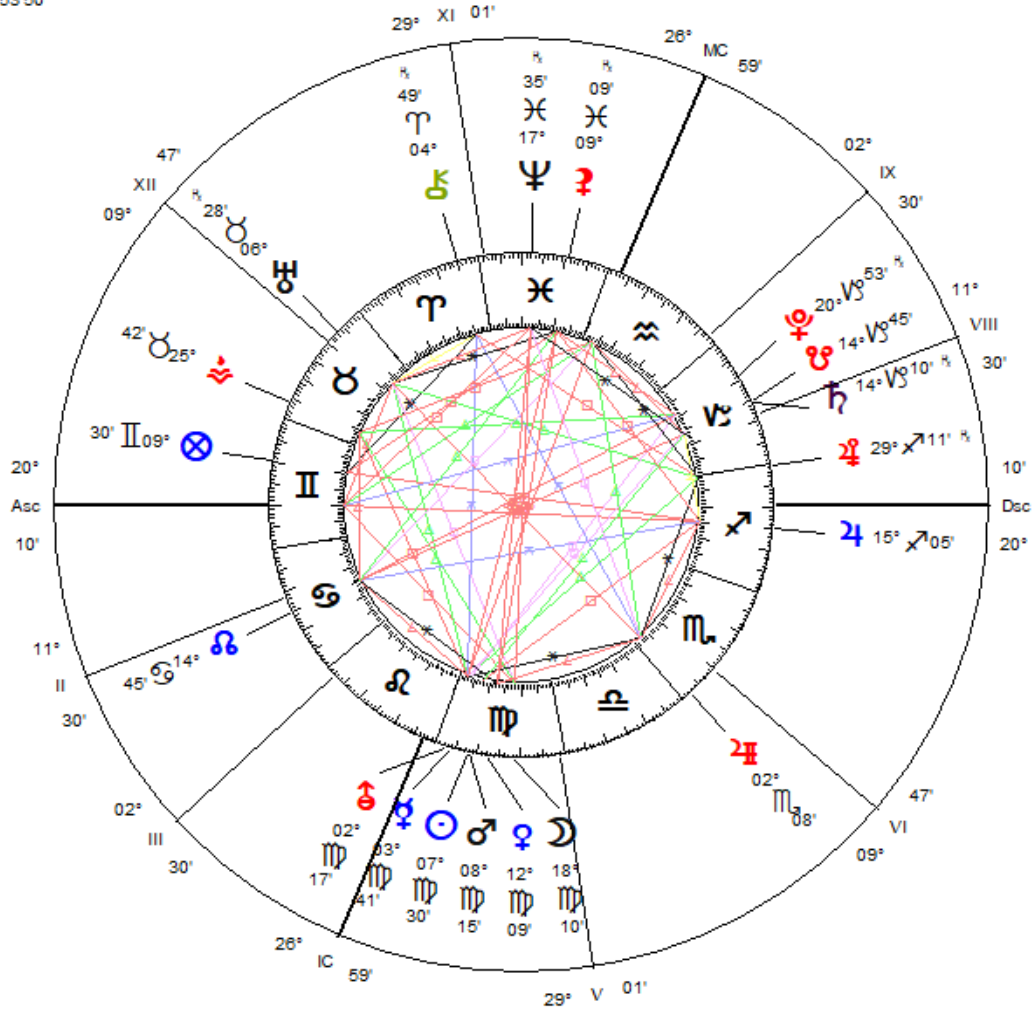

S. Ret-Su To: 00°Vi00'  
 Aug 31, 2019  
 White House, USA  
 00:28:41 AM EDT  
 ZONE: +04:00  
 077W02°13"  
 38N53°50"

Geocentric  
 Tropical  
 Placidus Houses

Sun Star  
 Lunar Dragon  
 -  
 Golden Age  
 Cosmic Clock  
 Cosmic Astrology