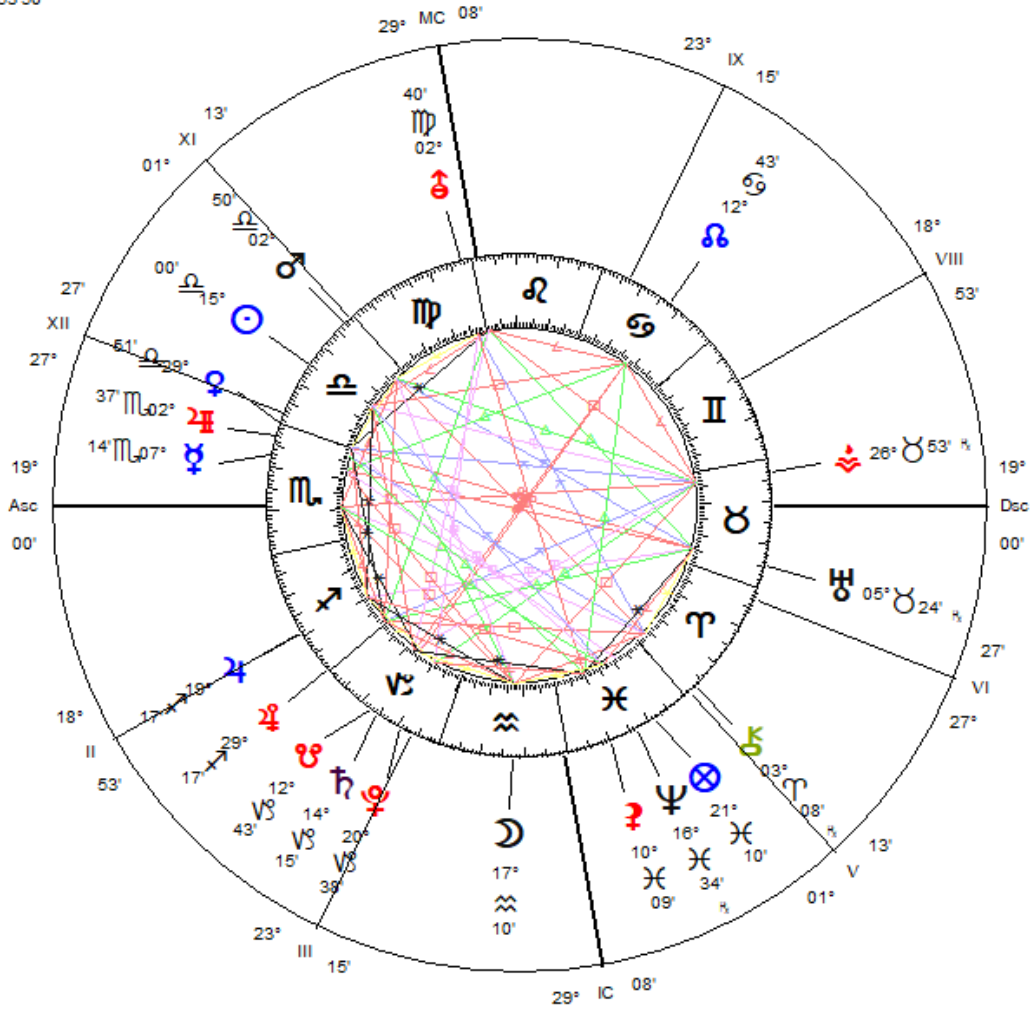

Su To: 15°Li00' Return
 Oct 08, 2019
 White House, USA
 10:05:30 AM EDT
 ZONE: +04:00
 077W02'13"
 38N53'50"

Geocentric
 Tropical
 Placidus Houses

Sun Star
 Lunar Dragon
 *
 Golden Age
 Cosmic Clock
 Cosmic Astrology