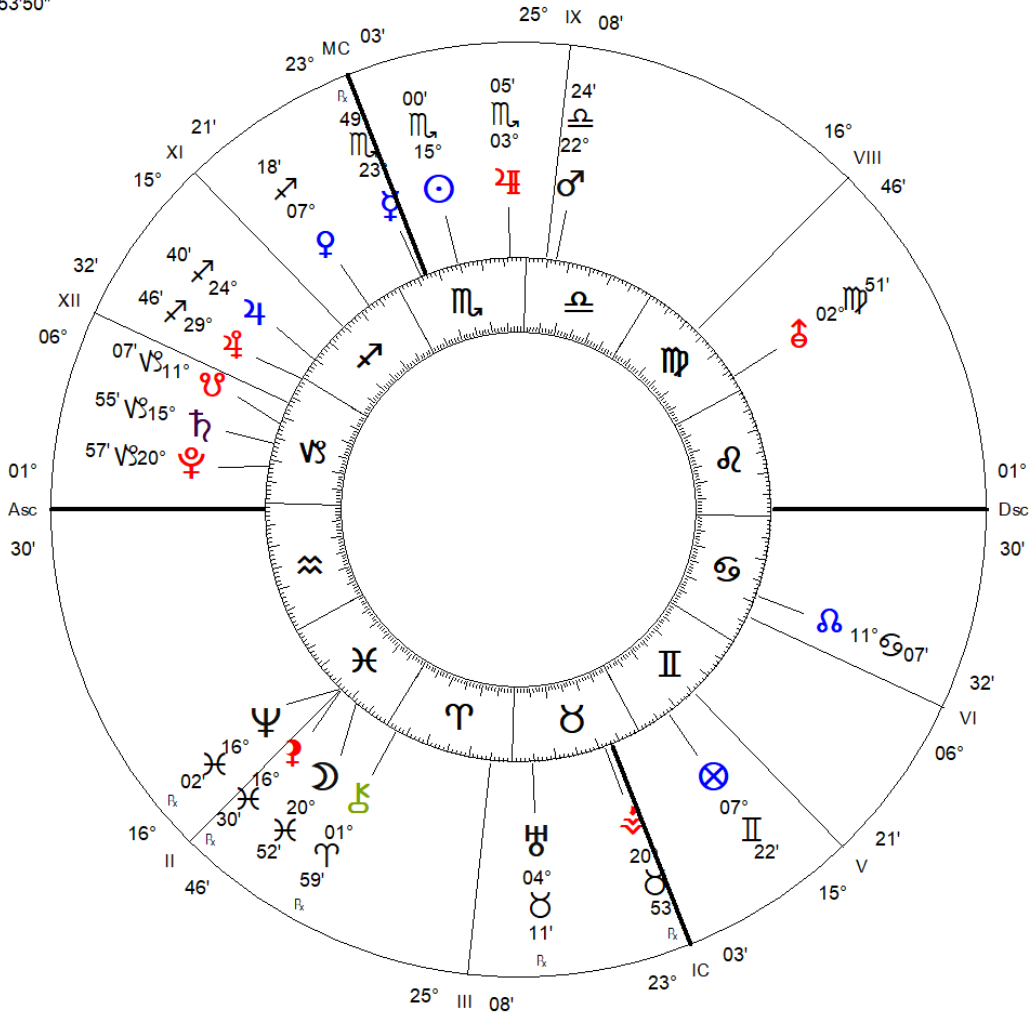

Sea of Desire Scorpio
 Nov 07, 2019
 White House, USA
 12:24:15 PM EST
 ZONE: +05:00
 077W02'13"
 38N53'50"

Geocentric
 Tropical
 Placidus Houses

Sun Star
 Lunar Dragon
 *
 Golden Age
 Cosmic Clock
 Cosmic Astrology

Sun Mental Body Scorpio
 Oct 31, 2019
 White House, USA
 01:41:50 AM EDT
 ZONE: +04:00
 077W02'13"
 38N53'50"

Geocentric
 Tropical
 Placidus Houses

Sun Star
 Lunar Dragon
 *
 Golden Age
 Cosmic Clock
 Cosmic Astrology