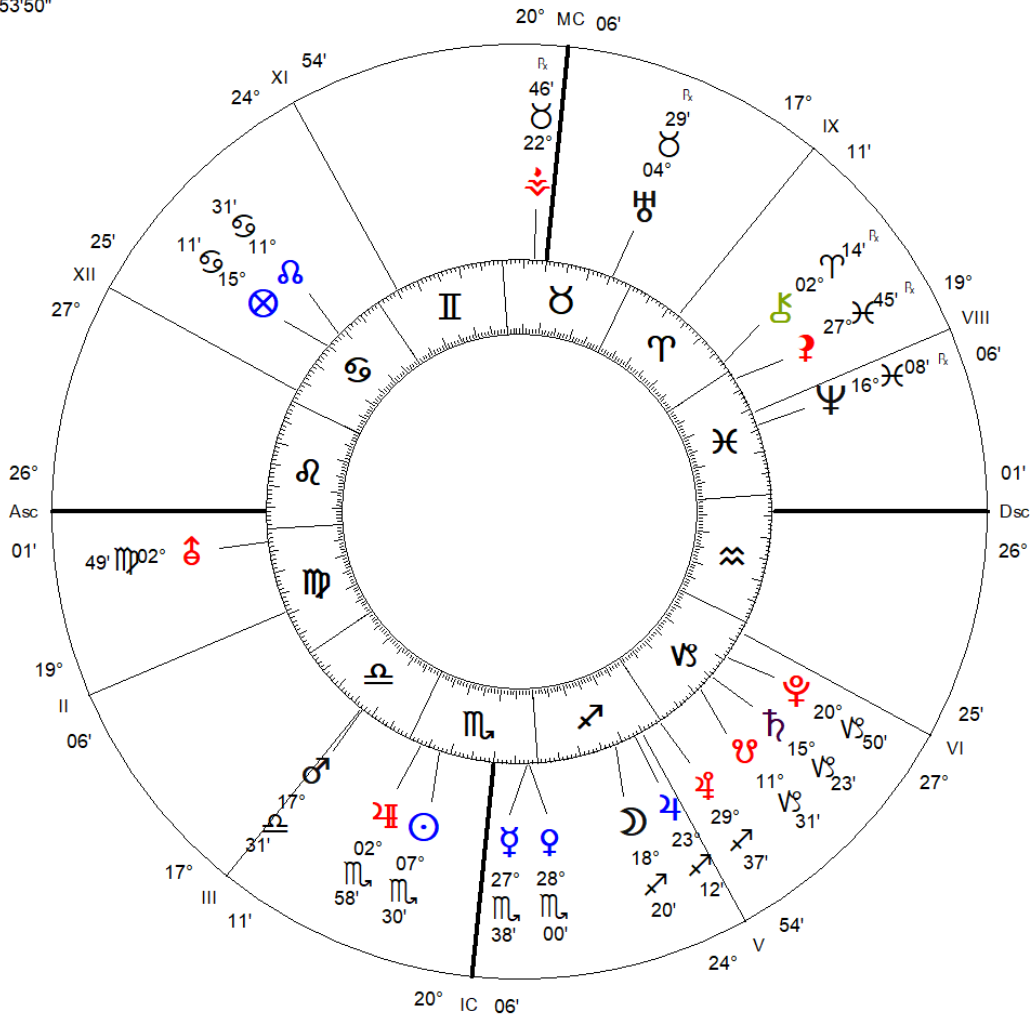

Sea of Desire Scorpio
 Nov 07, 2019
 White House, USA
 12:24:15 PM EST
 ZONE: +05:00
 077W02'13"
 38N53'50"

Geocentric
 Tropical
 Placidus Houses

Sun Star
 Lunar Dragon
 *
 Golden Age
 Cosmic Clock
 Cosmic Astrology

Sun Mental Body Scorpio
 Oct 31, 2019
 White House, USA
 01:41:50 AM EDT
 ZONE: +04:00
 077W02'13"
 38N53'50"

Geocentric
 Tropical
 Placidus Houses

Sun Star
 Lunar Dragon
 *
 Golden Age
 Cosmic Clock
 Cosmic Astrology