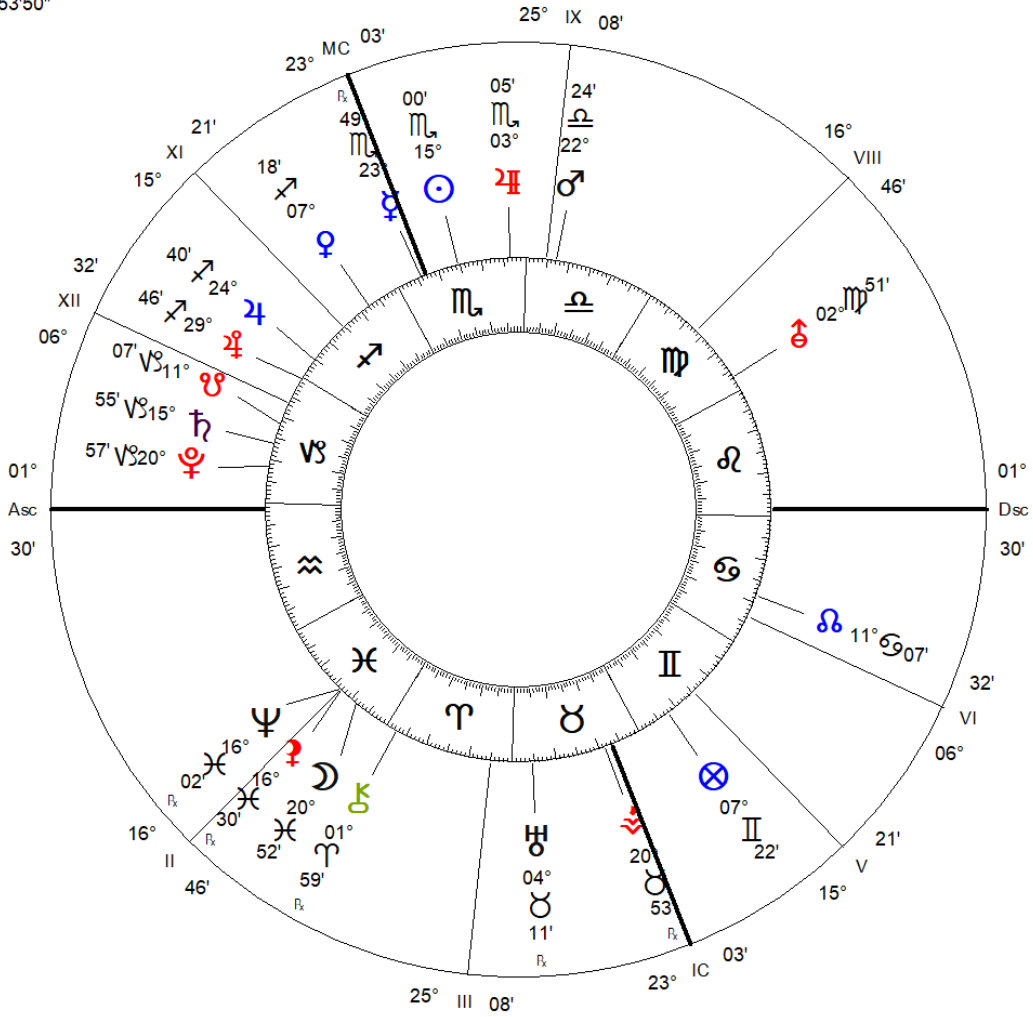

Sea of Desire Scorpio
 Nov 07, 2019
 White House, USA
 12:24:15 PM EST
 ZONE: +05:00
 077W02'13"
 38N53'50"

Geocentric
 Tropical
 Placidus Houses

Sun Star
 Lunar Dragon
 *
 Golden Age
 Cosmic Clock
 Cosmic Astrology