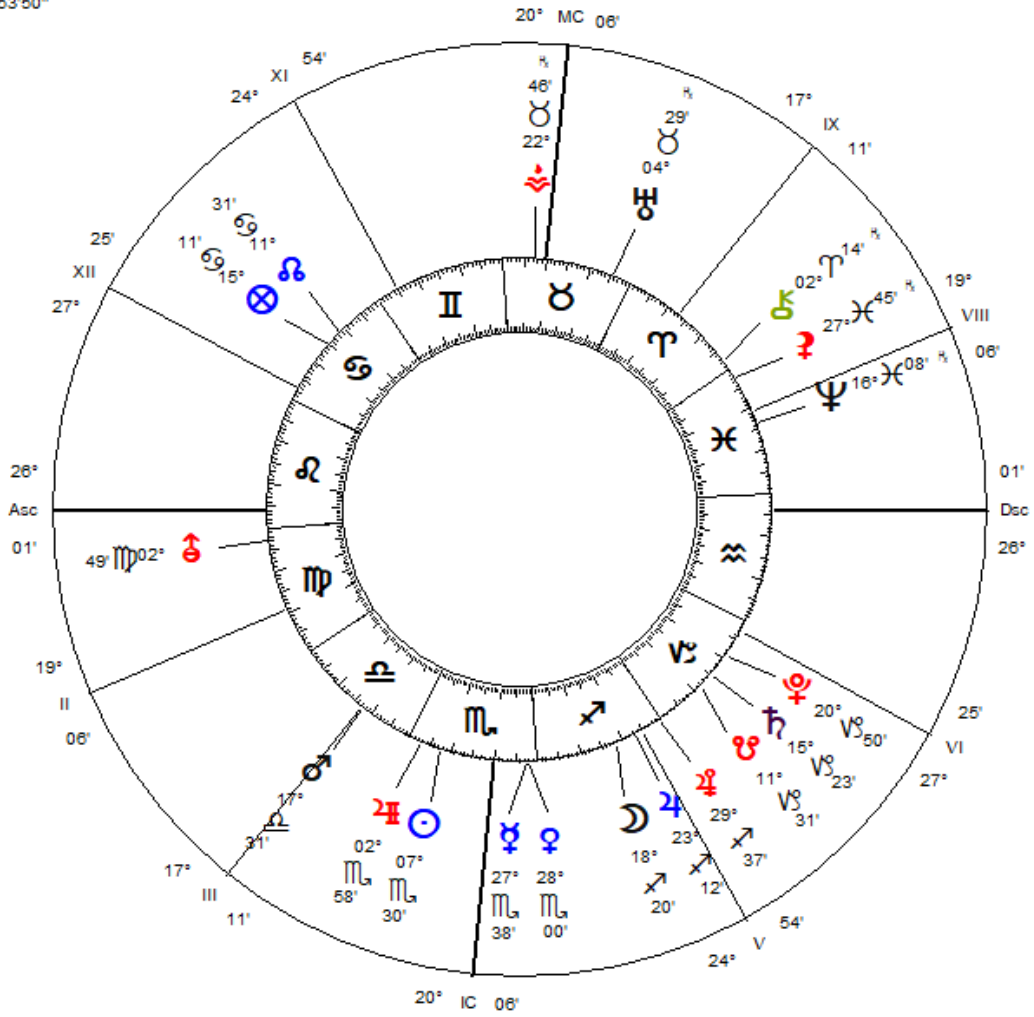

07°Sc30' 2019 Sun
 Oct 31, 2019
 White House, USA
 01:41:50 AM EDT
 ZONE: +04:00
 077W02'13"
 38N53'50"

Geocentric
 Tropical
 Placidus Houses

Sun Star
 Lunar Dragon
 Golden Age
 Cosmic Clock
 Cosmic Astrology