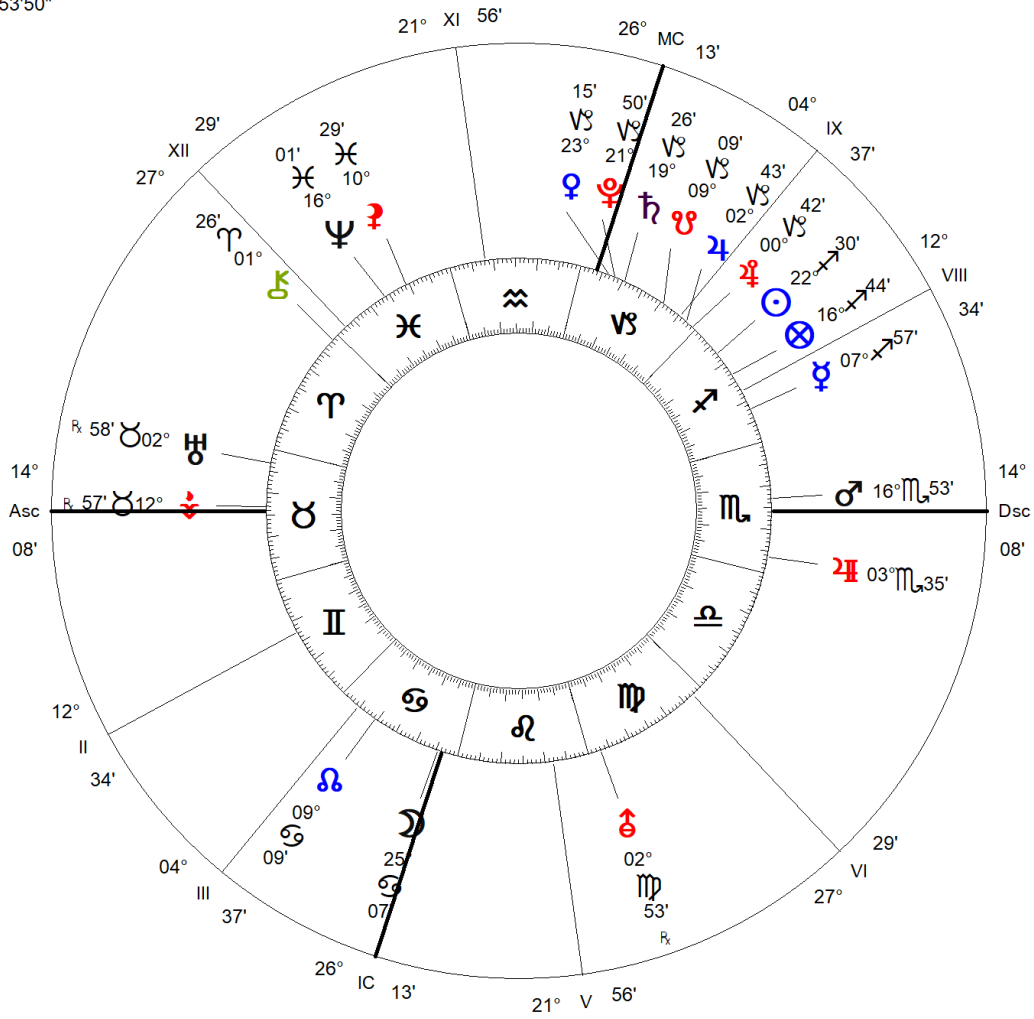

Su To: 22°Sg30' Return  
Dec 14, 2019  
White House, USA  
02:28:21 PM EST  
ZONE: +05:00  
077W02'13"  
38N53'50"

Geocentric  
Tropical  
Placidus Houses

Sun Star  
Lunar Dragon  
\*  
Golden Age  
Cosmic Clock  
Cosmic Astrology