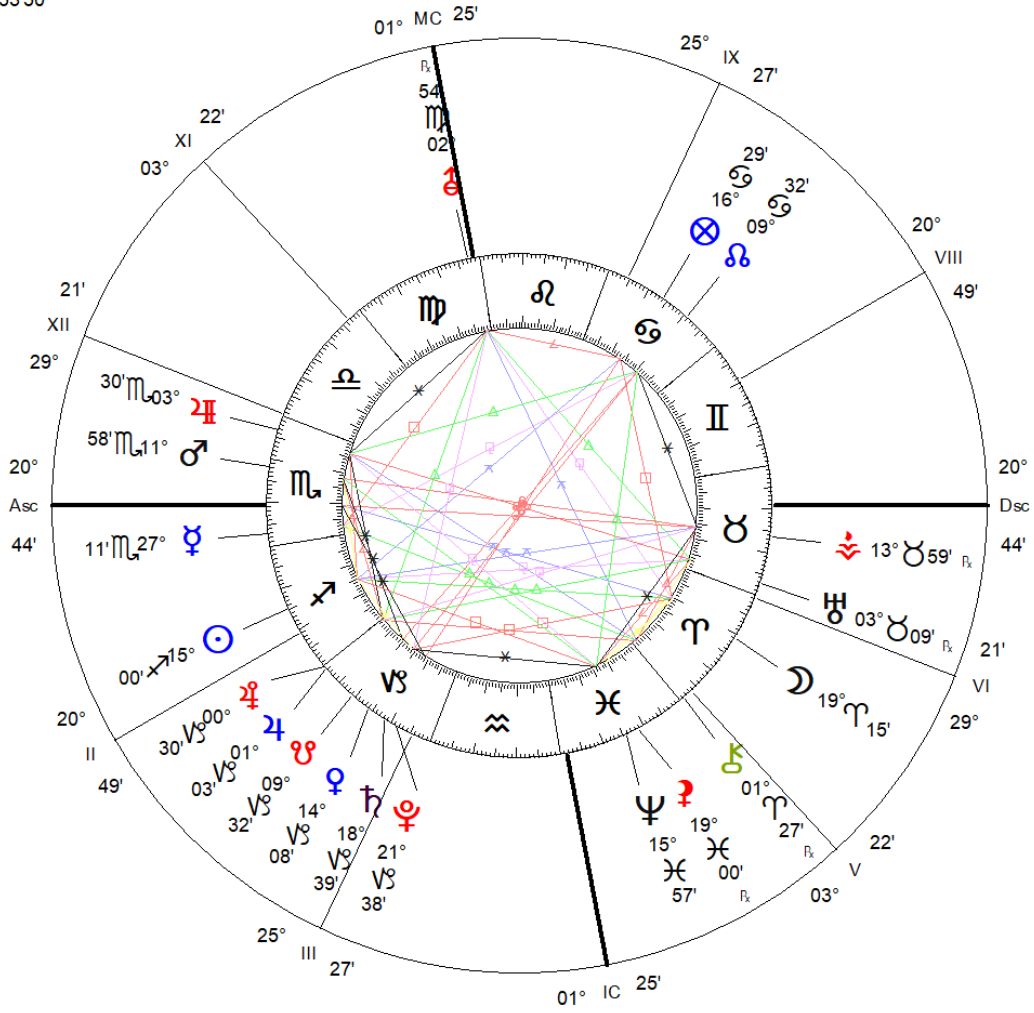

Sun in Emotional Plane of Sagittarius

Su To: 15°Sg00' Return
 Dec 07, 2019
 White House, USA
 05:18:20 AM EST
 ZONE: +05:00
 077W02'13"
 38N53'50"

Geocentric
 Tropical
 Placidus Houses

Sun Star
 Lunar Dragon
 *
 Golden Age
 Cosmic Clock
 Cosmic Astrology