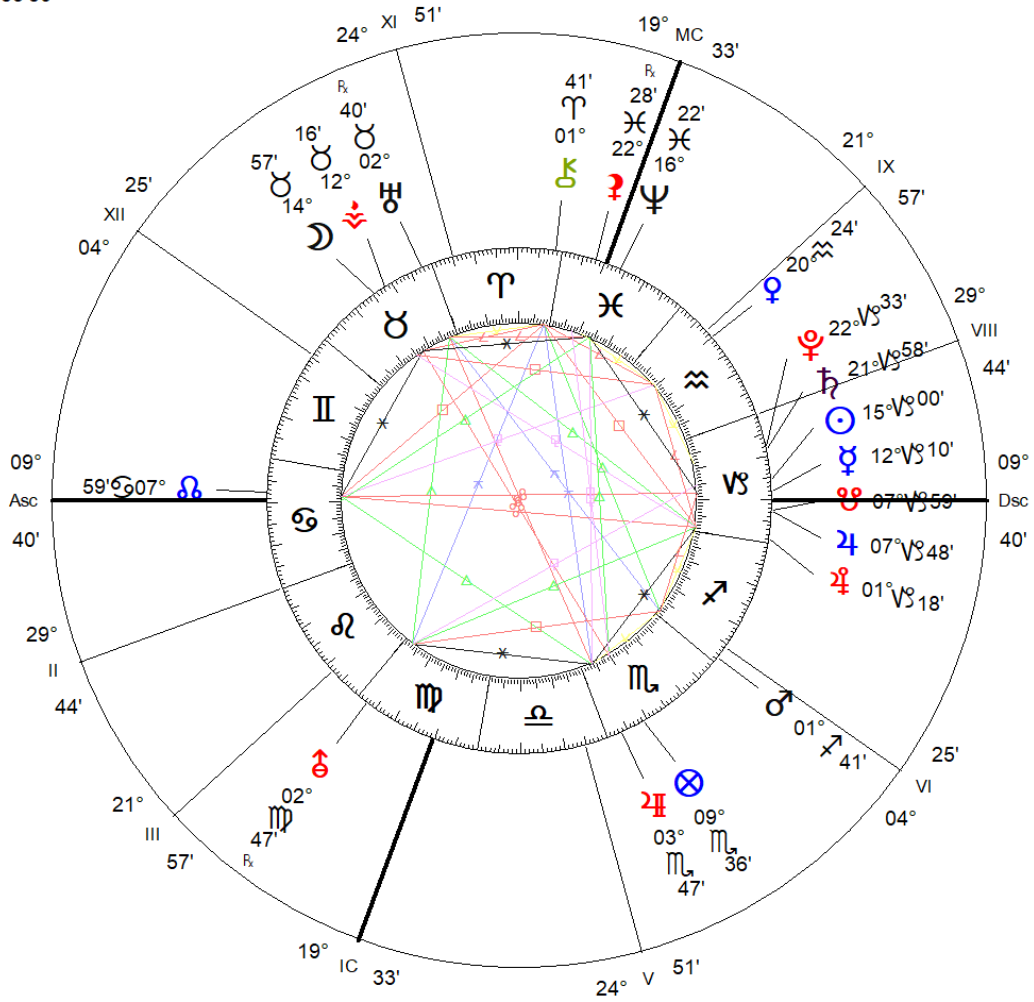

Su To: 15° Cp00' Return  
 Jan 05, 2020  
 White House, USA  
 04:29:58 PM EST  
 ZONE: +05:00  
 077W02'13"  
 38N53'50"

Geocentric  
 Tropical  
 Placidus Houses

Sun Star  
 Lunar Dragon  
 \*  
 Golden Age  
 Cosmic Clock  
 Cosmic Astrology