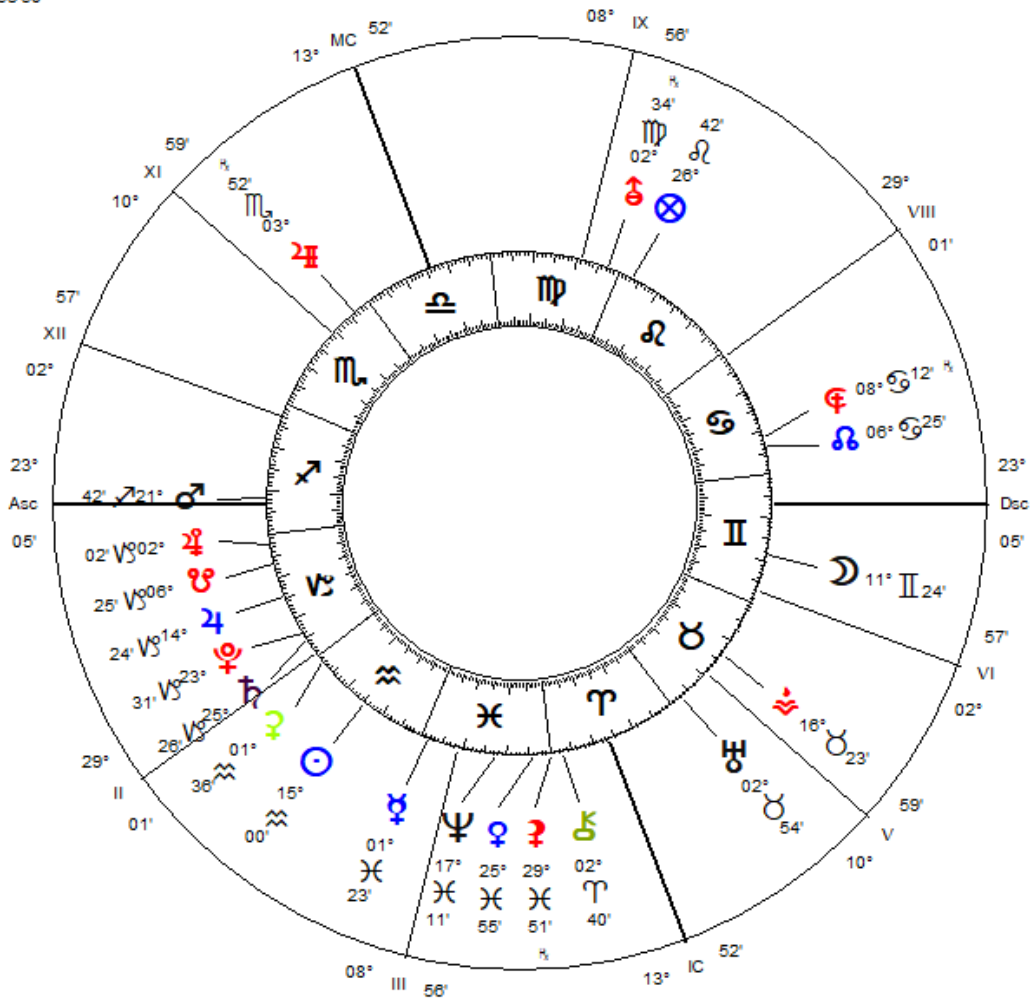

Sun Aquarius Q3 2020  
 Feb 04, 2020  
 White House, USA  
 04:03:12 AM EST  
 ZONE: +05:00  
 077W02'13"  
 38N53'50"

Geocentric  
 Tropical  
 Placidus Houses

Sun Star  
 Lunar Dragon  
 \*  
 Golden Age  
 Cosmic Clock  
 Cosmic Astrology