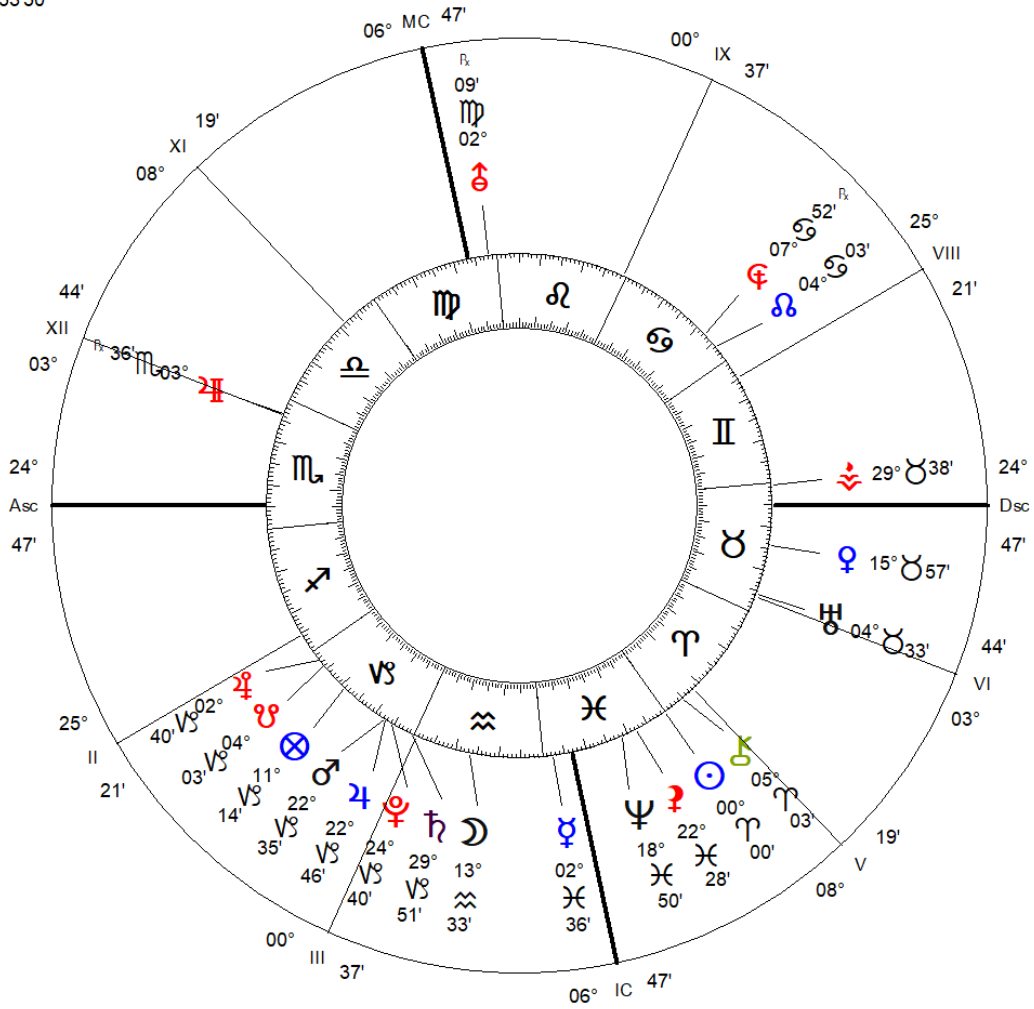

Spring Equinox 2020
 Mar 19, 2020
 White House, USA
 11:49:40 PM EDT
 ZONE: +04:00
 077W02'13"
 38N53'50"

Geocentric
 Tropical
 Placidus Houses

Sun Star
 Lunar Dragon
 *
 Golden Age
 Cosmic Clock
 Cosmic Astrology