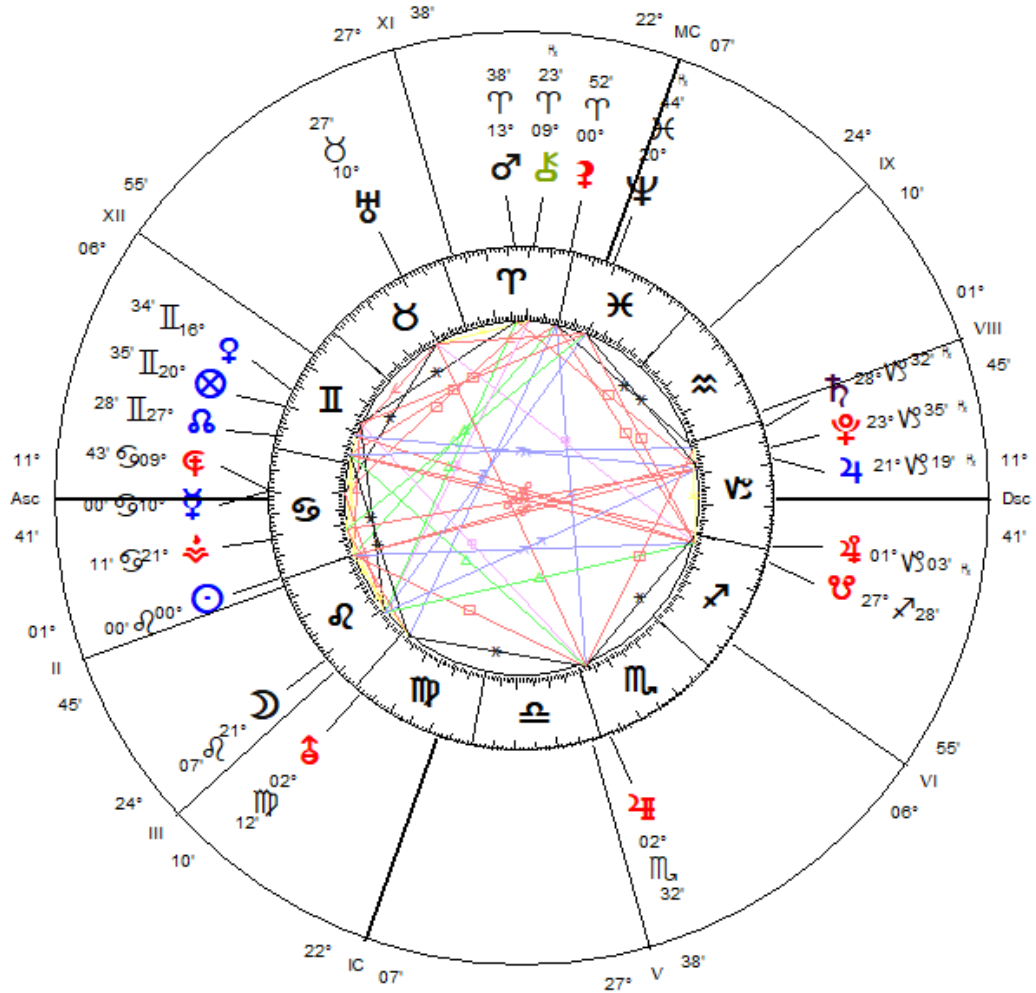

Su To: 00°Le00' Return
 Jul 22, 2020
 White House, USA
 04:36:57 AM EDT
 ZONE: +04:00
 077W02°13"
 38N53°50"

Geocentric
 Tropical
 Placidus Houses

Sun Star
 Lunar Dragon
 *
 Golden Age
 Cosmic Clock
 Cosmic Astrology