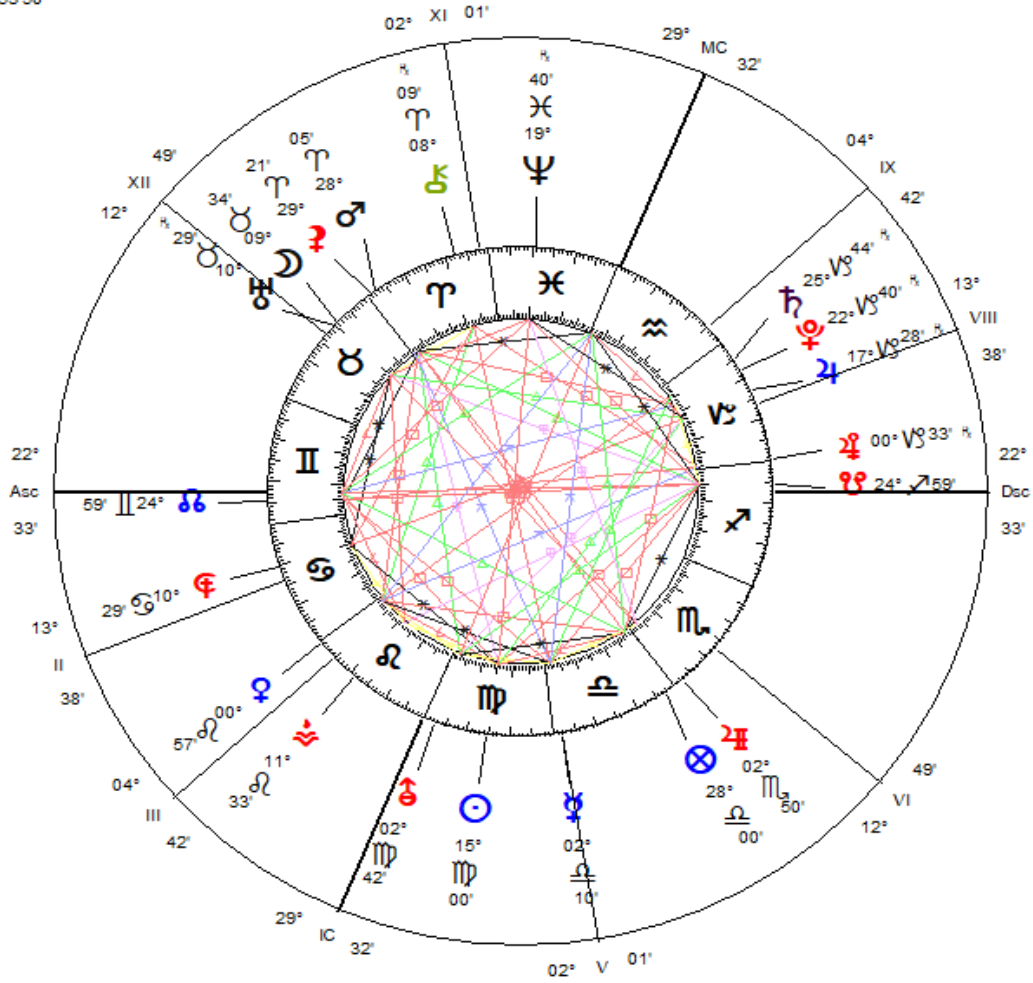

Su To: 15°Vi00' 2020  
Sep 07, 2020  
White House, USA  
00:07:54 AM EDT  
ZONE: +04:00  
077W02'13"  
38N53'50"

### Virgo Sun in Emotional Plane

Geocentric  
Tropical  
Placidus Houses

Sun Star  
Lunar Dragon  
-  
Golden Age  
Cosmic Clock  
Cosmic Astrology