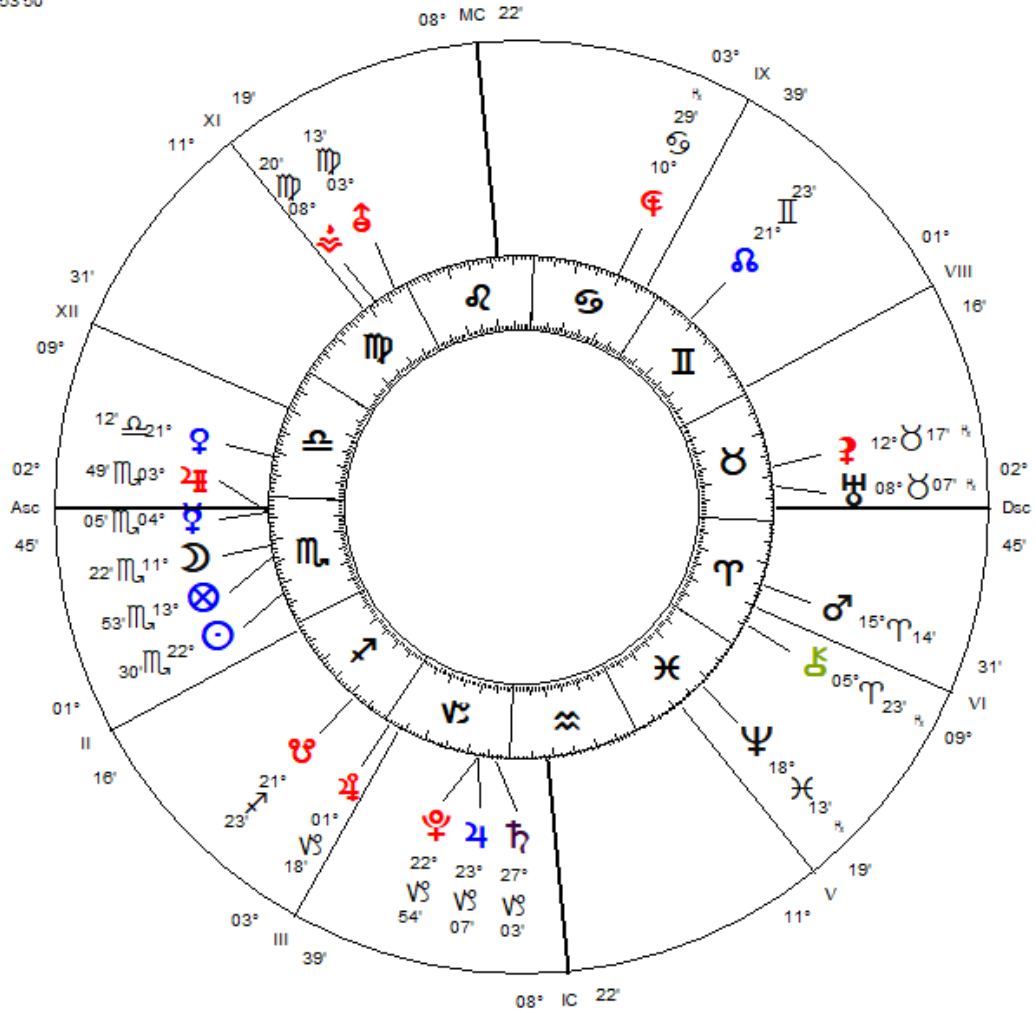

Scorpio Sun Physical
 Nov 14, 2020
 White House, USA
 05:15:23 AM EST
 ZONE: +05:00
 077W02'13"
 38N53'50"

Geocentric
 Tropical
 Placidus Houses

Sun Star
 Lunar Dragon
 *
 Golden Age
 Cosmic Clock
 Cosmic Astrology