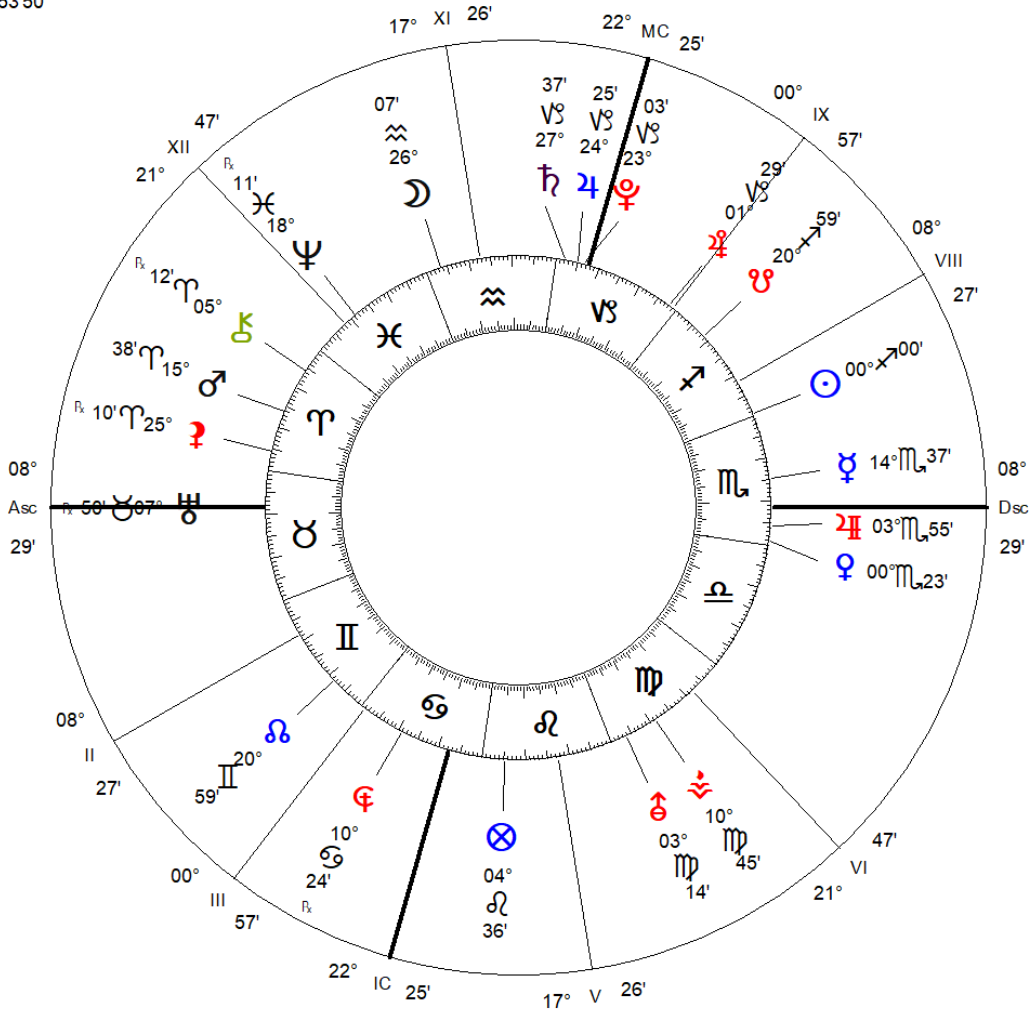

Sun Enters Sagittarius
 Nov 21, 2020
 White House, USA
 03:39:48 PM EST
 ZONE: +05:00
 077W02'13"
 38N53'50"

Geocentric
 Tropical
 Placidus Houses

Sun Star
 Lunar Dragon
 *
 Golden Age
 Cosmic Clock
 Cosmic Astrology