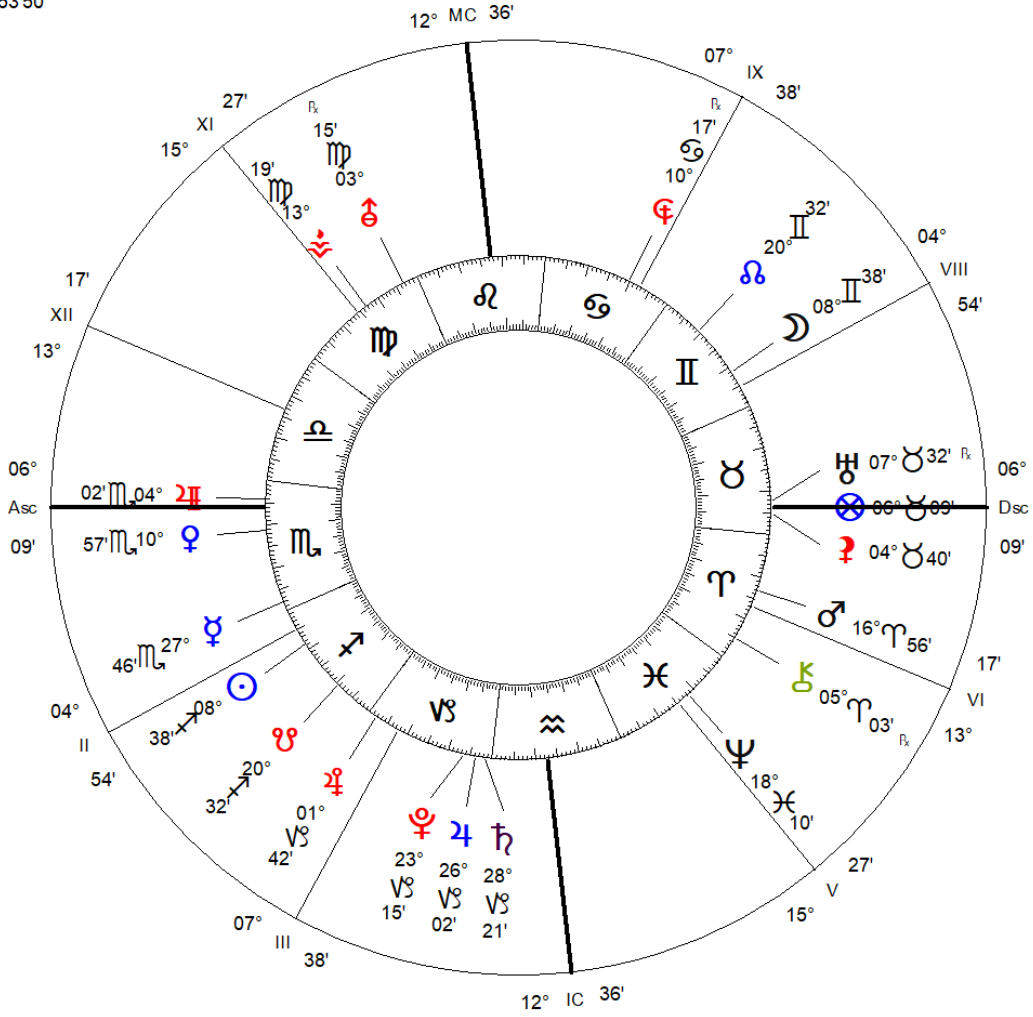

Lunar Eclipse 2020-1130
 Nov 30, 2020
 White House, DC
 04:29:32 AM EST
 ZONE: +05:00
 077W02'13"
 38N53'50"

Geocentric
 Tropical
 Placidus Houses

Sun Star
 Lunar Dragon
 *
 Golden Age
 Cosmic Clock
 Cosmic Astrology