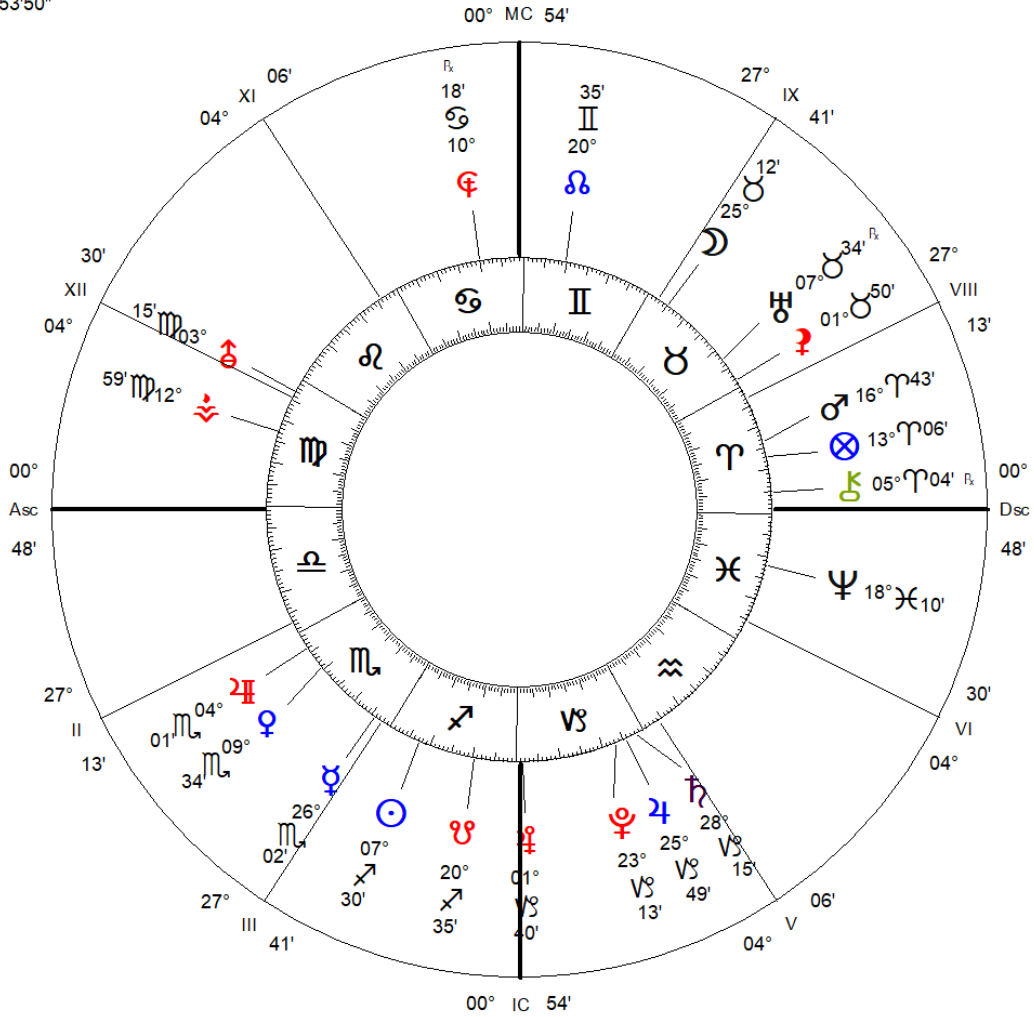

Sun Mental Plane SAG
 Nov 29, 2020
 White House, USA
 01:37:39 AM EST
 ZONE: +05:00
 077W02'13"
 38N53'50"

Geocentric
 Tropical
 Placidus Houses

Sun Star
 Lunar Dragon
 *
 Golden Age
 Cosmic Clock
 Cosmic Astrology