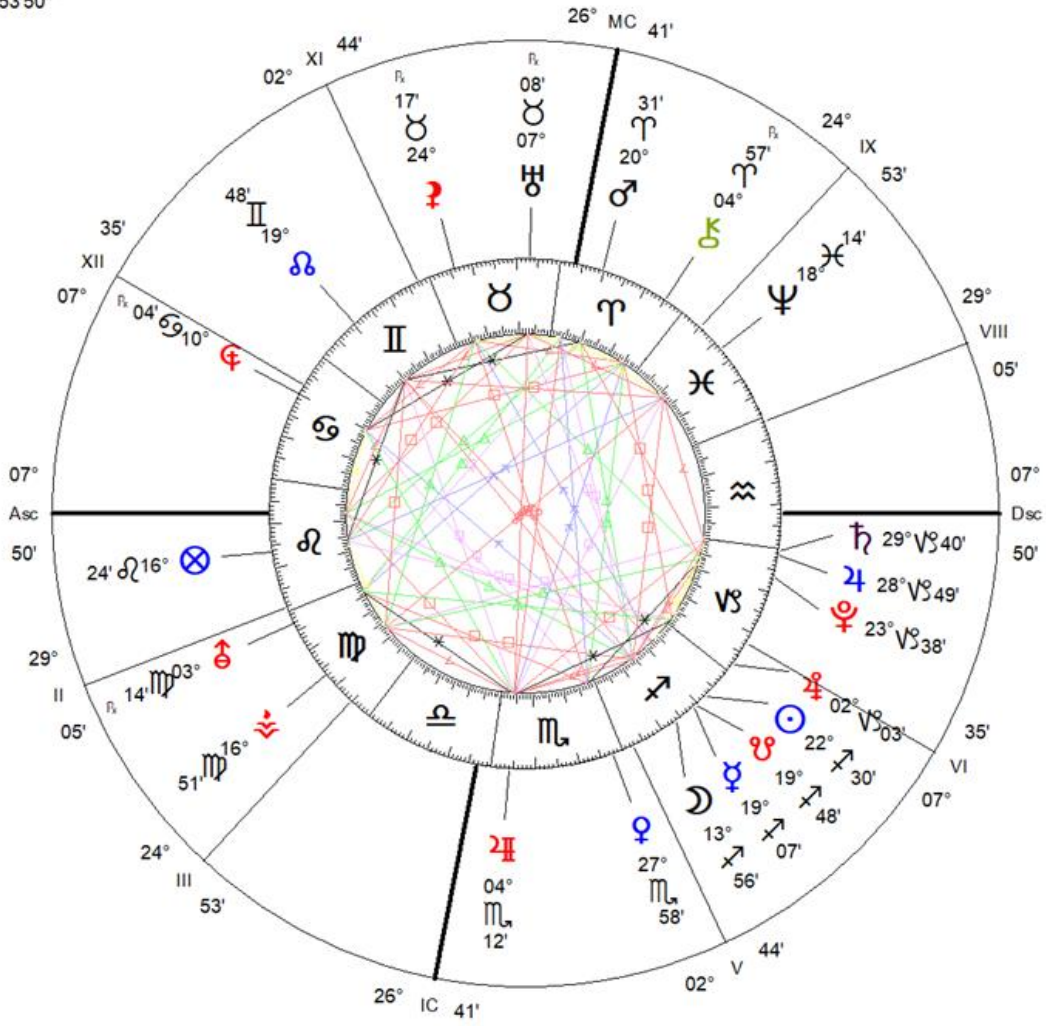

Physical SAG SUN
 Dec 13, 2020
 White House, USA
 08:14:29 PM EST
 ZONE: +05:00
 077W02'13"
 38N53'50"

Geocentric
 Tropical
 Placidus Houses

Sun Star
 Lunar Dragon
 *
 Golden Age
 Cosmic Clock
 Cosmic Astrology