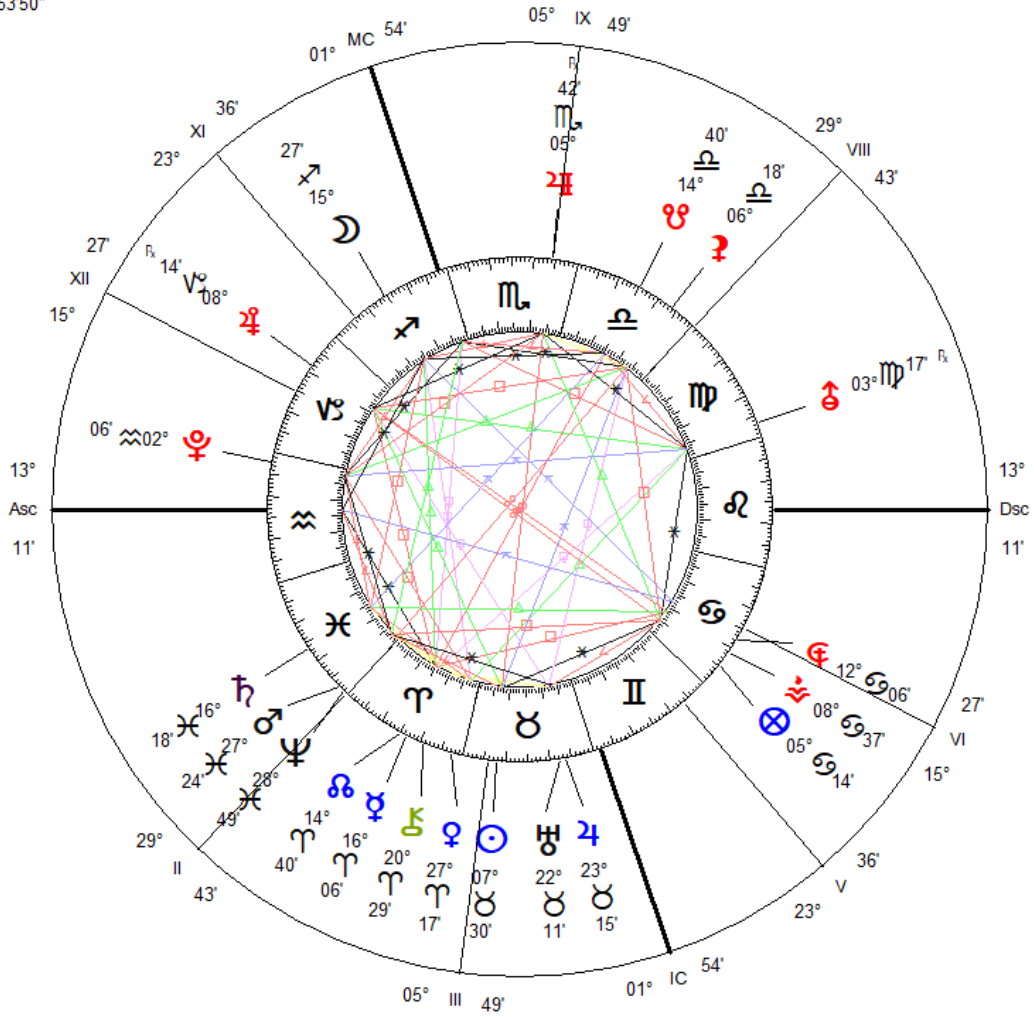

Taurus Air 2024  
Apr 27, 2024  
White House, USA  
02:44:22 AM EDT  
ZONE: +04:00  
077W02'13"  
38N53'50"

Geocentric  
Tropical  
Placidus Houses

Sun Star  
Lunar Dragon  
\*  
Golden Age  
Cosmic Clock  
Cosmic Astrology